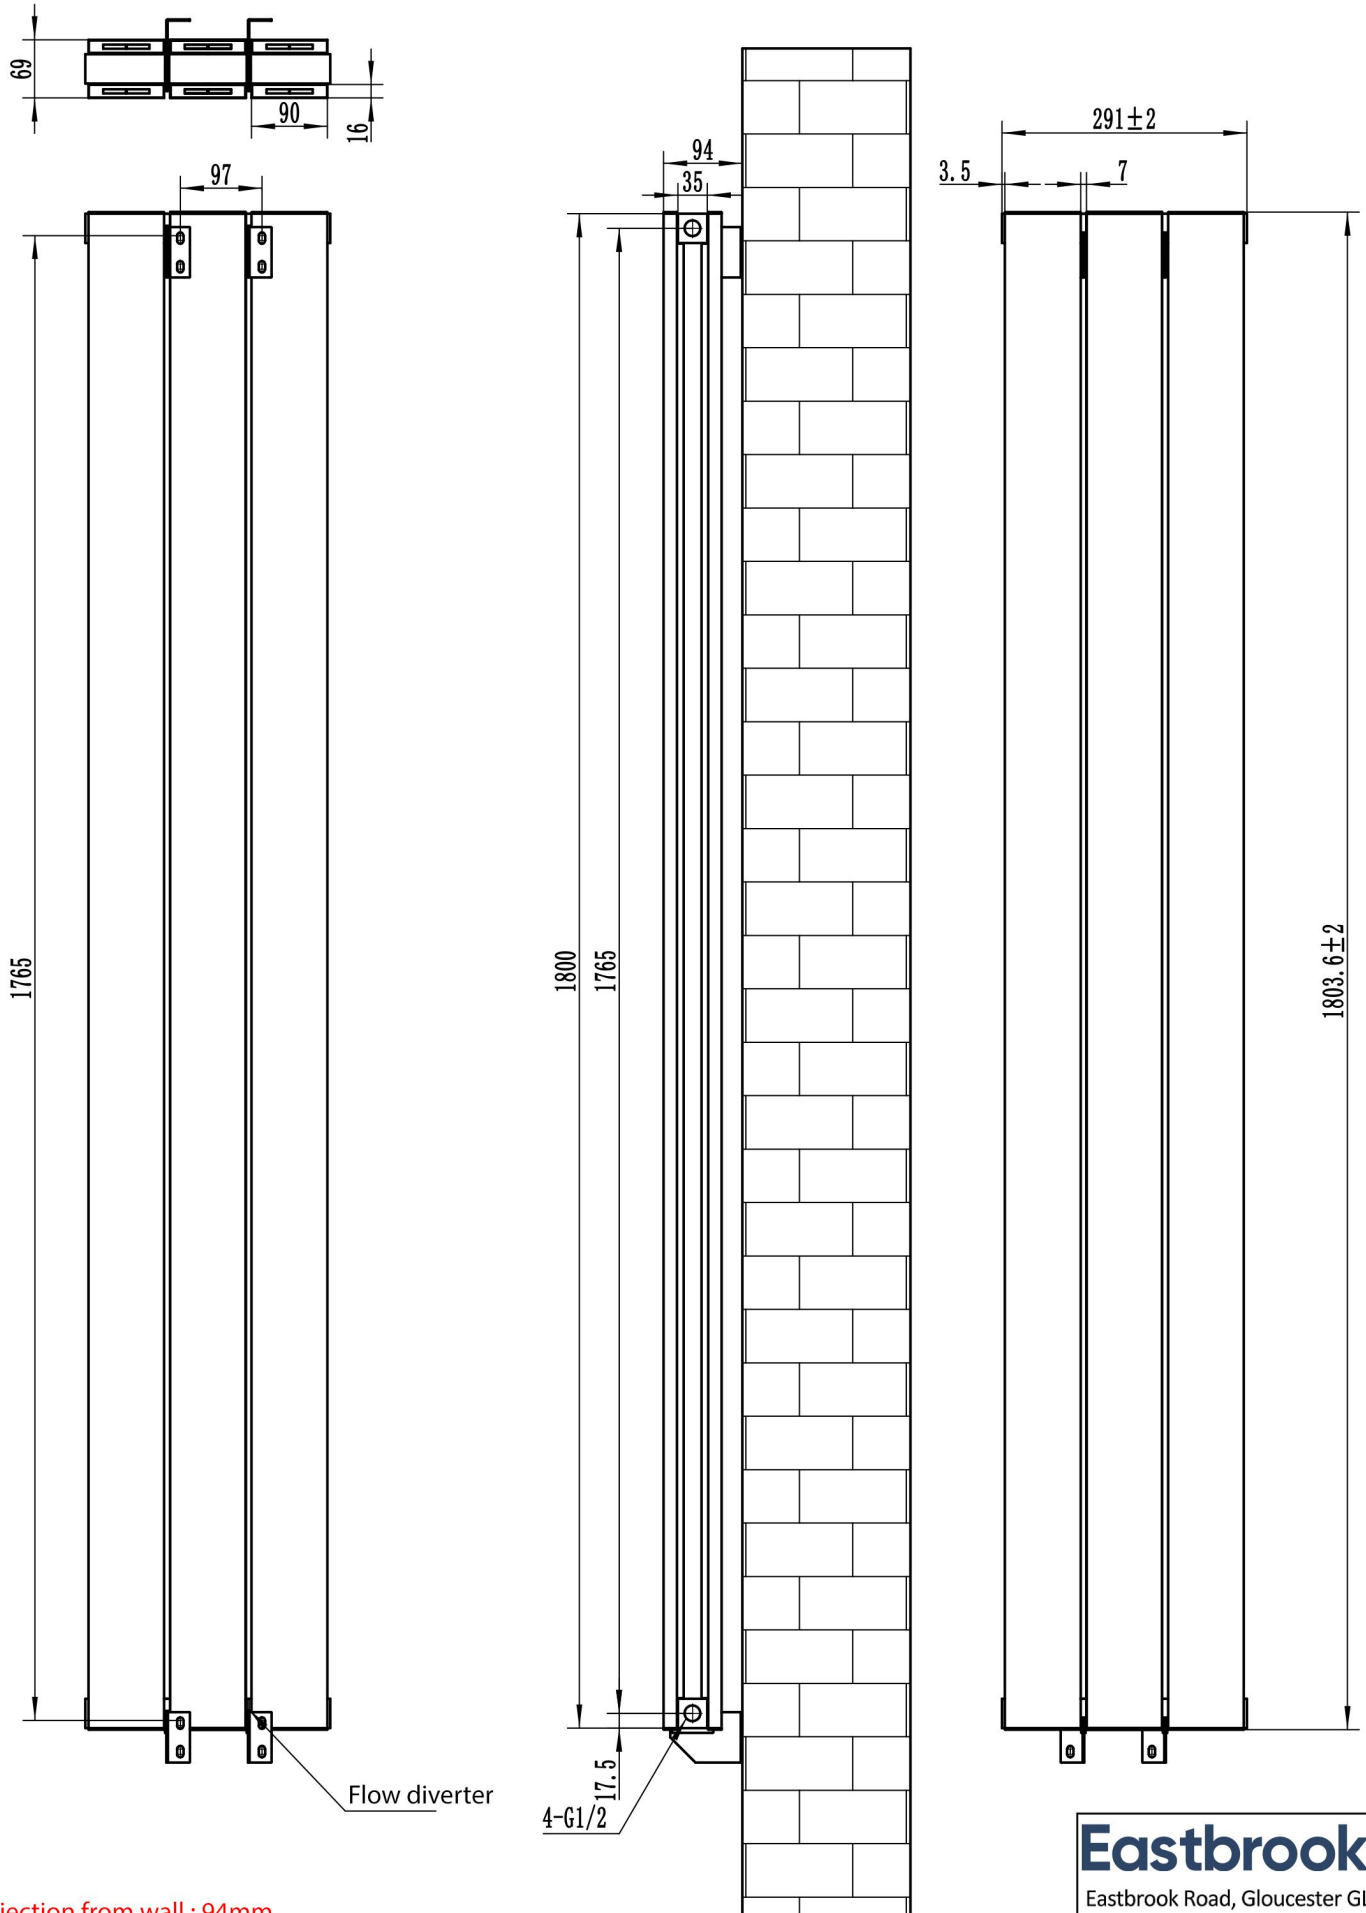

Queenswood Aluminium Radiator 1800 x 291mm.

Technical Drawing

- * Projection from wall : 94mm.
- * Tappings from wall : 58mm.
- * Flow diverter is fixed, cannot be removed.

Eastbrook 

Eastbrook Road, Gloucester GL4 3DB
 Technical Helpline : 01452 317890
 Mon - Fri / 8am - 5pm
 Email : technical@eastbrookco.com